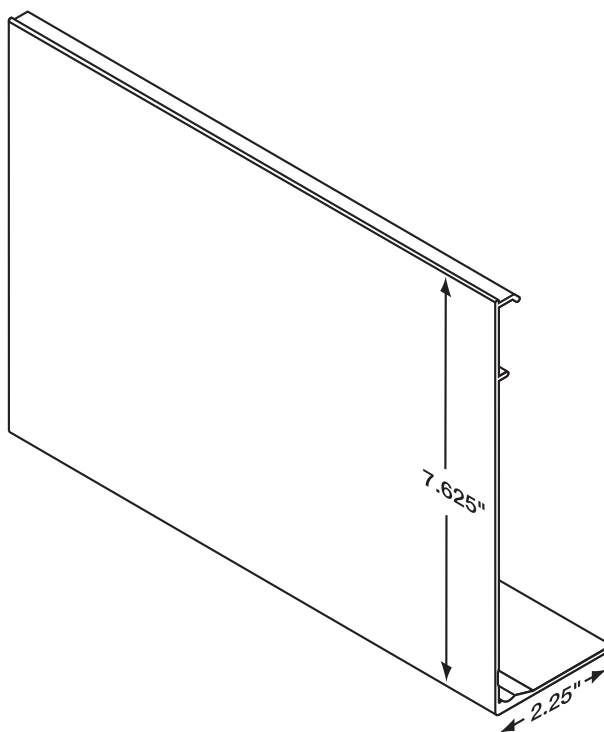

Data Sheet

FASCIA FOR MOTORIZED SYSTEM

4.25" Fascia

7.625" Fascia

- 7.625" X 2.25" or 4.25" X 2.25" fascia snaps onto dual shade fascia bracket and extended 80mm brackets.
- Optional color coordinated bracket end caps available for outside mount.
- Available in white, vanilla, clear anodized, bronze or black.