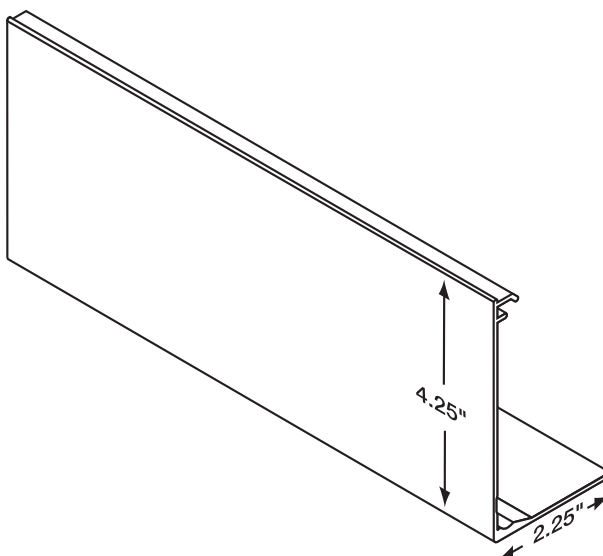

Data Sheet

FASCIA FOR MOTORIZED SYSTEM

4.25" Fascia

7.625" Fascia

- 7.625" X 2.25" or 4.25" X 2.25" fascia snaps onto dual shade fascia bracket and extended 80mm brackets.
- Optional color coordinated bracket end caps available for outside mount.
- Available in white, vanilla, clear anodized, bronze or black.